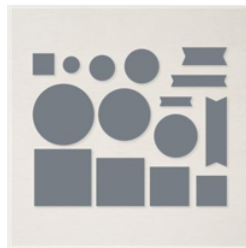

Supply List

Polly Libby

919-357-3781

libbyscraftstudio@gmail.com

<https://libbyscraftstudio.blogspot.com/>

[Lucky Clover Cling Stamp Set \(English\) - 160610](#)

Price: \$21.00

[Stylish Shapes Dies - 159183](#)

Price: \$30.00

[Day At The Farm 12" X 12" \(30.5 X 30.5 Cm\) Designer Series Paper - 160835](#)

Price: \$0.00

[Fine Shimmer 12" X 12" \(30.5 X 30.5 Cm\) Paper Pack - 160428](#)

Price: \$10.00

[Basic White 8-1/2" X 11" Cardstock - 159276](#)