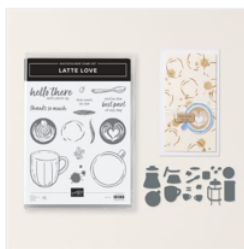

May 28 Sketch

Supply List

Wendy Varron
wendy@wendysinkspot.com
www.wendysinkspot.com

[Heartfelt Hexagon Photopolymer Stamp Set \(English\) - 162882](#)

Sale: \$8.00

Price: ~~\$20.00~~

[Irresistible Blooms Cling Stamp Set \(English\) - 161140](#)

Price: \$25.00

[Latte Love Bundle \(English\) - 163461](#)

Price: \$46.75

[Bright & Beautiful 6" X 6" \(15.2 X 15.2 Cm\) Designer Series Paper - 161449](#)

Sale: \$7.50

Price: ~~\$12.50~~

[A Little Latte 12" X 12" \(30.5 X 30.5 Cm\) Designer Series Paper - 163453](#)