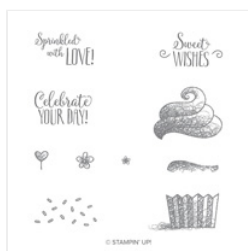

Supply List

Marisa Alvarez
847 922-6795 call/text
marisa@kitchentablestamper.com
marisaalvarez.stampinup.net

[Hello Cupcake
Photopolymer
Stamp Set -
149714](#)

Price: \$0.00

[Stitched Rectangle
Dies - 148551](#)