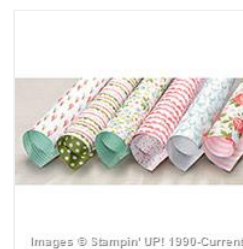

[Love You Sew  
Clear-Mount  
Stamp Set -  
141012](#)

Price: \$14.00

[Whisper White  
Note Cards &  
Envelopes -  
131527](#)

Price: \$7.00

[Extra-Large Oval  
Punch - 119859](#)

Price: \$18.00

[Birthday Bouquet  
Designer Series  
Paper - 140557](#)