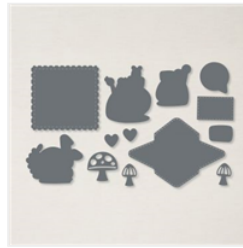

Supply List

Jodi Hashimoto

8083845122

jodihashimoto@gmail.com

www.thestampingowl.com

[Snailed It Bundle \(English\) - 156255](#)

Price: \$44.00

[Snailed It Cling Stamp Set - 154472](#)

Price: \$19.00

[Snail Dies - 154327](#)

Sale: \$15.00

Price: ~~\$30.00~~

[Free As A Bird Cling Stamp Set \(En\) - 149468](#)

Price: \$22.00

[Comfort & Hope Cling Stamp Set - 152509](#)

Sale: \$16.80