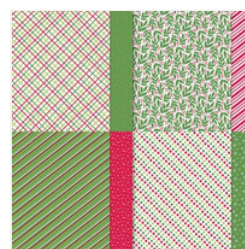

# Supply List

Peggy Noe

[peggy@prettypapercards.com](mailto:peggy@prettypapercards.com)

<http://prettypapercards.com>

[Greetings Of The Season Photopolymer Stamp Set \(English\) - 164325](#)

Price: \$25.00

[Golden Greenery Photopolymer Stamp Set - 164331](#)

Price: \$24.00

[Basic White 8-1/2" X 11" Cardstock - 159276](#)

Price: \$13.00

[Take A Bow 6" X 6" \(15.2 X 15.2 Cm\) Designer Series Paper - 164309](#)