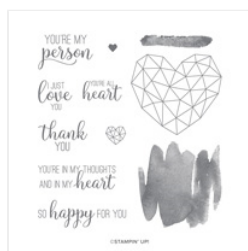

Supply List

Tricia Chuba
pchuba@hotmail.com
<https://butterdishdesigns.com/>

[Modern Heart Cling Stamp Set - 149328](#)

Price: \$23.00

[Whisper White 8-1/2" X 11" Thick Cardstock - 140272](#)

Price: \$8.25

[Lovely Lipstick 8-1/2" X 11" Cardstock - 146970](#)

Price: \$8.75

[Lovely Lipstick Classic Stampin' Pad - 147140](#)

Price: \$7.50

[Pumpkin Pie Classic Stampin' Pad - 147086](#)

Price: \$11.00

[Daffodil Delight Classic Stampin' Pad - 147094](#)