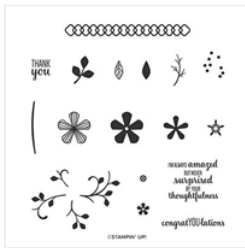

Supply List

Candy Rattray
210-355-5729

candy@sweetstamper.com
<http://sweetstamper.com>

[Thoughtful Blooms
Photopolymer
Stamp Set
\(English\) - 152290](#)

Price: \$0.00

[Tuxedo Black
Memento Ink Pad -
132708](#)

Price: \$8.00

[Basic Black 8-1/2"
X 11" Cardstock -
121045](#)

Price: \$14.00

[Whisper White 8-
1/2" X 11"
Cardstock -
100730](#)

Price: \$9.75

[Poppy Parade 8-
1/2" X 11"
Cardstock -
119793](#)

Price: \$14.00