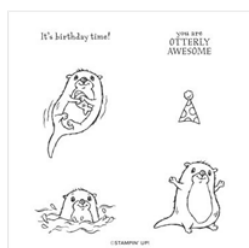

[Awesome Otters Cling Stamp Set (English) - 158087](#)

Price: $0.00