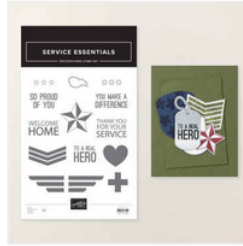

Happy Memorial Day Supply List

Susie Wood
(641) 660-2537

ds52wood@gmail.com

www.susiewood.stampinup.net

[Stampin' Cut & Emboss Machine - 149653](#)

Price: \$140.00

[Swirled Designs Dies - 167032](#)

Price: \$28.00

[Service Essentials Photopolymer Stamp Set \(English\) - 167436](#)

Price: \$19.00

[Rounded Rectangle Punch - 167880](#)

Price: \$25.00

[Blueberry Bushel 8-1/2" X 11" Cardstock - 146968](#)

Price: \$14.00

[Real Red 8-1/2" X 11" Cardstock - 102482](#)