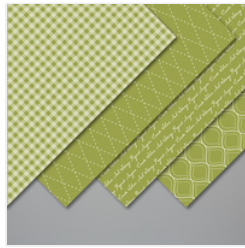

# Supply List

Place Order  
[sam@pootlespapercraft.co.uk](mailto:sam@pootlespapercraft.co.uk)

[Painted Harvest Photopolymer Stamp Set \(En\) - 144783](#)

Price: £20.00

[Regals 6" X 6" \(15.2 X 15.2 Cm\) Designer Series Paper - 149616](#)

Price: £10.75

[Leaf Punch - 144667](#)

Price: £15.00

[Garden Green Classic Stampin' Pad - 147089](#)

Price: £7.00

[Old Olive Classic Stampin' Pad - 147090](#)

Price: £7.00

[Linen Thread - 104199](#)