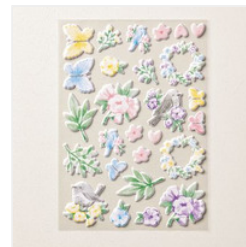

[Softest Spring Mix & Match Puffy Stickers - 166986](#)

Price: $8.00