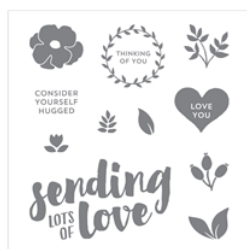

Supply List

Place Order

kthomas309@zoominternet.net

[Lots Of Love
Wood-Mount
Stamp Set -
143799](#)

Price: \$27.00

[Lots Of Love
Clear-Mount
Stamp Set -
143802](#)

Price: \$19.00

[Whole Lot Of
Lovely Designer
Series Paper -
144110](#)