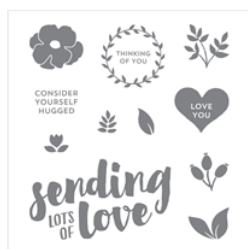

Supply List

Place Order

kthomas309@zoominternet.net

[Lots Of Love
Wood-Mount
Stamp Set -
143799](#)

Price: \$27.00

[Lots Of Love
Clear-Mount
Stamp Set -
143802](#)

Price: \$19.00

[Whole Lot Of
Lovely Designer
Series Paper -
144110](#)