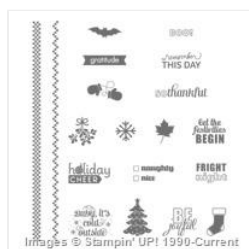

Supply List

Susan Campfield
 (651) 653-2208
susan@suestampfield.com
www.suestampfield.com

Letterpress Winter
 Photopolymer
 Stamp Set -
 135143

Project Life
 Holiday Cheer
 Photopolymer
 Stamp Set -
 135188