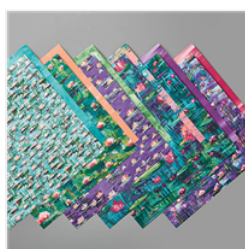

Supply List

Tricia Chuba
pchuba@hotmail.com
<https://butterdishdesigns.com/>

[Lovely Lily Pad
Photopolymer
Stamp Set -
152288](#)

Price: \$0.00

[Lily Impressions
Designer Series
Paper - 152284](#)

Price: \$0.00

[Bermuda Bay 8-
1/2" X 11"
Cardstock -
131197](#)

Price: \$9.25

[Whisper White 8-
1/2" X 11" Thick
Cardstock -
140272](#)

Price: \$8.25

[Lovely Lipstick
Classic Stampin'
Pad - 147140](#)

Price: \$7.50

[Granny Apple
Green Classic
Stampin' Pad -
147095](#)