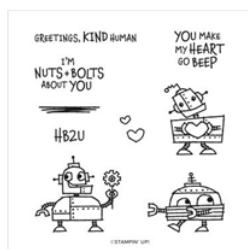

Supply List

Alejandra Gomez
469-450-8526

allie@creatingwithallie.com
www.creatingwithallie.com

[Nuts & Bolts Cling Stamp Set - 157650](#)

Price: \$21.00

[Sweet Conversations Bundle \(English\) - 157624](#)