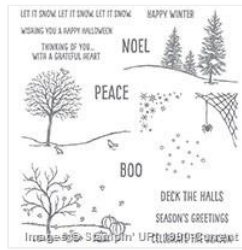

Supply List

Place Order

jomina.creations@hotmail.com
jominacreations.stampinup.com

[Wonderland Clear-Mount Stamp Set - 140365](#)

Price: \$21.00

[Wonderland Wood-Mount Stamp Set - 139752](#)

Price: \$28.00

[Happy Scenes Photopolymer Stamp Set - 139821](#)