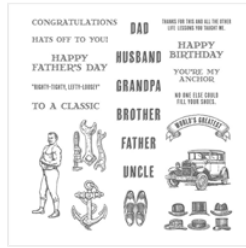

Images © Stampin' UP! 1990-Current

[Typeset Specialty Designer Series Paper - 133704](#)

Price: \$13.00

[Guy Greetings Photopolymer Stamp Set - 137178](#)

Price: \$26.00

[Guy Greetings Clear-Mount Stamp Set - 138828](#)

Price: \$39.00

[Guy Greetings Wood-Mount Stamp Set - 138825](#)

Price: \$52.00

Images © Stampin' UP! 1990-Current

[Rich Razzleberry 1/4" Cotton Ribbon - 134564](#)

Price: \$6.00

[Rich Razzleberry 8-1/2" X 11" Cardstock - 115316](#)