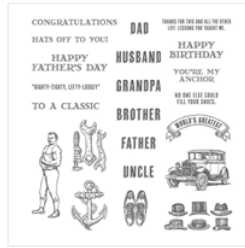

Images © Stampin' UP! 1990-Current

[Typeset Specialty Designer Series Paper - 133704](#)

Price: \$13.00

[Guy Greetings Photopolymer Stamp Set - 137178](#)

Price: \$26.00

[Guy Greetings Clear-Mount Stamp Set - 138828](#)

Price: \$39.00

[Guy Greetings Wood-Mount Stamp Set - 138825](#)

Price: \$52.00

Images © Stampin' UP! 1990-Current

[Rich Razzleberry 1/4" Cotton Ribbon - 134564](#)

Price: \$6.00

[Rich Razzleberry 8-1/2" X 11" Cardstock - 115316](#)