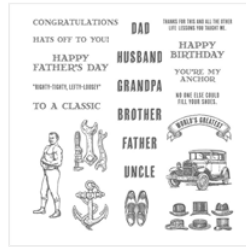

Images © Stampin' UP! 1990-Current

[Typeset Specialty Designer Series Paper - 133704](#)

Price: \$13.00

[Guy Greetings Photopolymer Stamp Set - 137178](#)

Price: \$26.00

[Guy Greetings Clear-Mount Stamp Set - 138828](#)

Price: \$39.00

[Guy Greetings Wood-Mount Stamp Set - 138825](#)

Price: \$52.00

Images © Stampin' UP! 1990-Current

[Rich Razzleberry 1/4" Cotton Ribbon - 134564](#)

Price: \$6.00

[Rich Razzleberry 8-1/2" X 11" Cardstock - 115316](#)