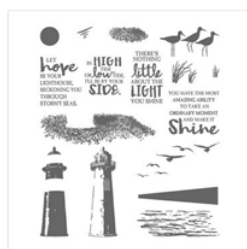

Supply List

Teresa Buchholz

(919)417-7715

teresa@stampfabulous.com

teresa@stampfabulous.com

[Beachy Little Christmas Clear-Mount Stamp Set*](#) - 144857

Price: \$20.00

[High Tide Photopolymer Stamp Set \(En\) -](#) 143006