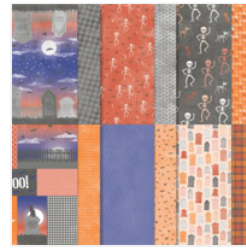

Bag Of Bones Sweet Friend Card Supply List

Jennifer Roque
2405785644

stampcampwithjen@gmail.com
stampcampwithjen.com

[Bag Of Bones
Bundle \(English\) -
162219](#)

Price: \$51.25

[Bag Of Bones
Photopolymer
Stamp Set
\(English\) - 162216](#)

Price: \$20.00

[Bag Of Bones Dies
- 162218](#)

Price: \$37.00

[Them Bones 12" X
12" \(30.5 X 30.5
Cm\) Designer
Series Paper -
162215](#)

Price: \$12.50

[Basic White 8-1/2"
X 11" Cardstock -
159276](#)

Price: \$13.00