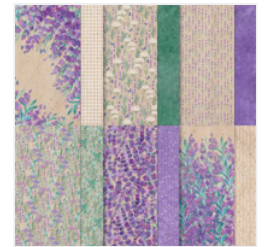

Supply List

Christy Fulk

christyfulk@createwithchristy.com

<https://www.createwithchristy.com/>

[Painted Lavender
Photopolymer
Stamp Set -
162594](#)
Price: \$20.00

[Something Fancy
Cling Stamp Set
\(English\) - 160416](#)
Price: \$23.00

[Berry Burst Classic
Stampin' Pad -
147143](#)
Price: \$11.00

[Blackberry Bliss
Classic Stampin'
Pad - 147092](#)
Price: \$11.00

[Fresh Freesia
Classic Stampin'
Pad - 155611](#)
Price: \$11.00

[Lost Lagoon
Classic Stampin'
Pad - 161678](#)
Price: \$11.00

[Gorgeous Grape
8-1/2" X 11"
Cardstock -
146987](#)
Price: \$14.00

[Highland Heather
8-1/2" X 11"
Cardstock -
146986](#)
Price: \$14.00

[Basic White 8-1/2"
X 11" Cardstock -
159276](#)
Price: \$13.00

[Perennial
Lavender 12" X
12" \(30.5 X 30.5
Cm\) Designer
Series Paper -
162593](#)
Price: \$12.50