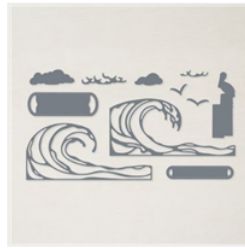

Waves of Inspiration Tunnel Card

Supply List

Jennifer Roque
2405785644

stampcampwithjen@gmail.com
stampcampwithjen.com

[Waves Of Inspiration Cling Stamp Set \(English\) - 158833](#)
Price: \$23.00

[Rays Of Light Cling Stamp Set - 158925](#)
Price: \$18.00

[Waves Dies - 158840](#)
Price: \$34.00

[Stylish Shapes Dies - 159183](#)
Price: \$30.00

[Boho Blue Limited Edition Mini Stampin' Cut & Emboss Machine - 161104](#)
Price: \$63.00

[Coastal Cabana 8-1/2" X 11" Cardstock - 131297](#)
Price: \$14.00