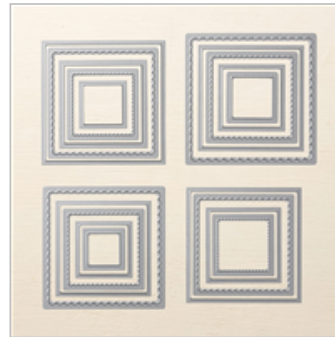

Letter Board
Messages
Photopolymer Stamp
Set
 146547
 £24.00

Stitched Shapes Dies
 145372
 £28.00

Layering Squares
Dies
 141708
 £33.00

Lovely Lipstick A4
Cardstock
 146993
 £8.25

Lovely Lipstick
Classic Stampin' Pad
 147140
 £7.00

Powder Pink Classic
Stampin' Pad
 147147
 £7.00

In Color 2017–2019
6" X 6" (15.2 X 15.2
Cm) Designer Series
Paper
 146962
 £10.25

Twinkle Adhesive-
Backed Sequins
 146287
 £6.50