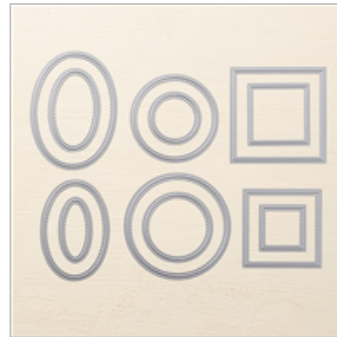

Letter Board
Messages
Photopolymer Stamp
Set
 146547
 £24.00

Stitched Shapes Dies
 145372
 £28.00

Layering Squares
Dies
 141708
 £33.00

Lovely Lipstick A4
Cardstock
 146993
 £8.25

Lovely Lipstick
Classic Stampin' Pad
 147140
 £7.00

Powder Pink Classic
Stampin' Pad
 147147
 £7.00

In Color 2017–2019
6" X 6" (15.2 X 15.2
Cm) Designer Series
Paper
 146962
 £10.25

Twinkle Adhesive-
Backed Sequins
 146287
 £6.50