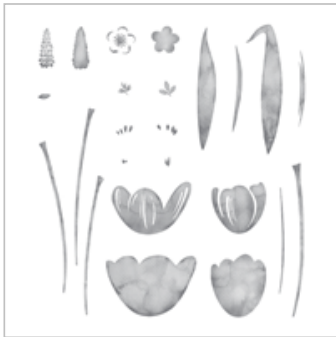

Supply List

Michelle Irinyi

919.451.3556

Michelle@MakingMemorieswithMichelle.com

<http://www.makingmemorieswithmichelle.com/>

Tranquil Tulips
Photopolymer Stamp
Set

143767

$10.00