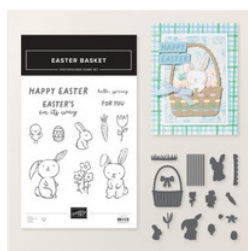

# Supply List

Patti Dolan

[patti@pspapercrafts.com](mailto:patti@pspapercrafts.com)

[www.pspapercrafts.com](http://www.pspapercrafts.com)

[Easter Basket Bundle \(English\) - 166947](#)

Price: \$49.50

[Easter Joy 12" X 12" \(30.5 X 30.5 Cm\) Specialty Designer Series Paper - 166939](#)

Price: \$16.50

[Basic White 8-1/2" X 11" Thick Cardstock - 159229](#)

Price: \$17.00

[Pretty In Pink 8-1/2" X 11" Cardstock - 163793](#)

Price: \$14.00

[Shy Shamrock 8-1/2" X 11" Cardstock - 163795](#)

Price: \$14.00