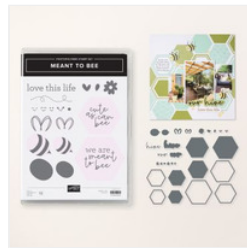

Bee My Valentine Card Sketch #15

Supply List

Marisa Alvarez
847 922-6795 call/text

marisa@kitchentablestamper.com

marisaalvarez.stampinup.net

[Bee My Valentine
Photopolymer
Stamp Set
\(English\) - 162547](#)

Price: \$21.00

[Meant To Bee
Bundle \(English\) -
167243](#)

Price: \$49.50

[Meant To Bee Dies
- 166582](#)

Price: \$35.00

[Bee Builder Punch
- 162553](#)

Price: \$26.00

[Forever Plaid 3D
Embossing Folder
- 164049](#)

Price: \$12.00

[Cute As Can Bee
12" X 12" \(30.5 X
30.5 Cm\) Designer
Series Paper -
166621](#)

Price: \$12.50

[Pool Party 8-1/2" X
11" Cardstock -
122924](#)

Price: \$14.00

[Pool Party 12" X
12" \(30.5 X 30.5
Cm\) Two-Tone
Cardstock -
166691](#)