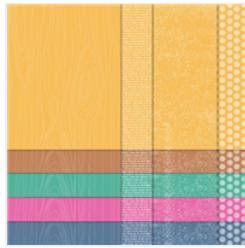

Supply List

Kim Quade
4026177955

kimgskards@gmail.com
www.kimplayswithpaper.com

[Cute Fruit
Photopolymer
Stamp Set -
153301](#)

Price: \$16.00

[2020-2022 In
Color™ 6" X 6"
\(15.2 X 15.2 Cm\)
Designer Series
Paper - 153070](#)

Price: \$11.50

[Whisper White 8-
1/2" X 11"
Cardstock -
100730](#)

Price: \$9.75

[Whisper White 8-
1/2" X 11" Thick
Cardstock -
140272](#)

Price: \$8.25

[Just Jade 8-1/2" X
11" Cardstock -
153079](#)

Price: \$8.75

[Basic Black 8-1/2"
X 11" Cardstock -
121045](#)

Price: \$14.00

[Bumblebee Classic
Stampin' Pad -
153116](#)

Price: \$7.50

[Tuxedo Black
Memento Ink Pad -
132708](#)

Price: \$8.00

[Just Jade Classic
Stampin' Pad -
153115](#)