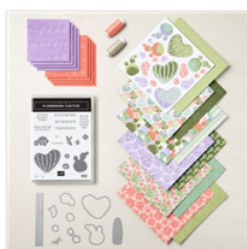

# Supply List

Place Order

[charlene@stampinwithcharlene.com](mailto:charlene@stampinwithcharlene.com)

[stampinwithcharlene.com](http://stampinwithcharlene.com)

Flowering Cactus  
Product Medley -  
154559

Price: \$70.00

Paper Trimmer -  
152392

Price: \$25.00

Mini Stampin' Cut  
& Emboss  
Machine - 150673

Price: \$63.00

Basic White  
Medium Envelopes  
- 159236

Price: \$7.50

Stampin'  
Dimensionals -  
104430