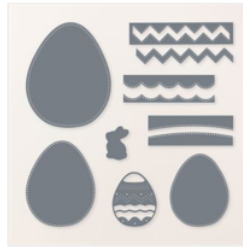

[Excellent Eggs Dies - 162807](#)

Price: $25.00