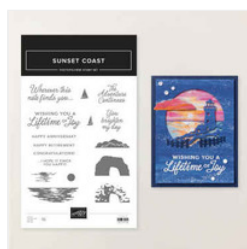

[Sunset Coast Photopolymer Stamp Set (English) - 167775](#)

Price: £24.00