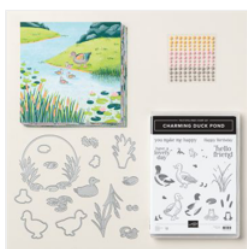

# Supply List

Place Order  
[wrblok@bigpond.com](mailto:wrblok@bigpond.com)

Lily Pond Lane Suite Collection (English) - 163354

Price: \$117.50

Charming Duck Pond Photopolymer Stamp Set (English) - 163344

Price: \$35.00

Pretty Peacock A4 Cardstock - 150886

Price: \$20.25

Pretty In Pink A4 Cardstock - 163794

Price: \$20.25

Basic White A4 Thick Cardstock - 159230

Price: \$19.75

2024-2026 In Color™ Glimmer 12" X 12" (30.5 X 30.5 Cm) Specialty Paper - 163771

Price: \$19.25

Lily Pond Lane 6" X 6" (15.2 X 15.2 Cm) Designer Series Paper - 163342

Price: \$21.75

2024-2026 In Color™ Stampin' Write Markers - 163829

Price: \$31.25

Versamark Pad - 102283

Price: \$16.75

Stampin' Cut & Emboss Machine - 149653