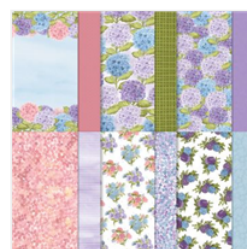

Price: \$21.00

[Oh So Ombre 6" X 6" \(15.2 X 15.2 Cm\) Designer Series Paper - 155225](#)

Price: \$0.00

[Hydrangea Hill Designer Series Paper - 154570](#)

Price: \$11.50

[Love You Always Foil Sheets - 154286](#)