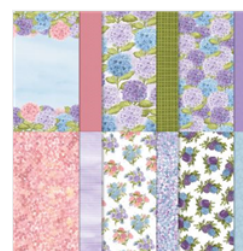

Sale: \$12.60

Price: \$21.00

Oh So Ombre 6" X
6" (15.2 X 15.2
Cm) Designer
Series Paper -
155225

Price: \$0.00

Hydrangea Hill
Designer Series
Paper - 154570

Sale: \$4.60

Price: \$11.50

Love You Always
Foil Sheets -
154286