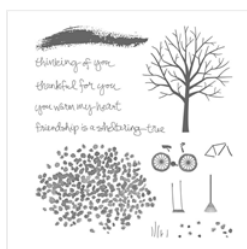

Supply List

Josee Smuck

josee@stampinjo.com
www.stampinjo.com/store

[Sheltering Tree
Photopolymer
Stamp Set -
137163](#)

Price: \$32.00

[Whisper White 8-
1/2" X 11"
Cardstock -
100730](#)

Price: \$13.25

[Pear Pizzazz 8-
1/2" X 11"
Cardstock -
131201](#)