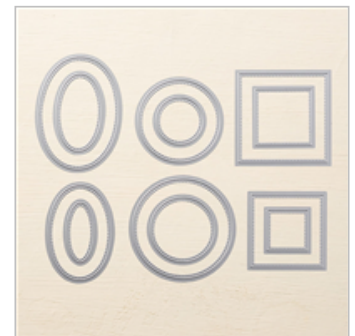

Stitched Shapes
Framelits Dies

145372

$30.00