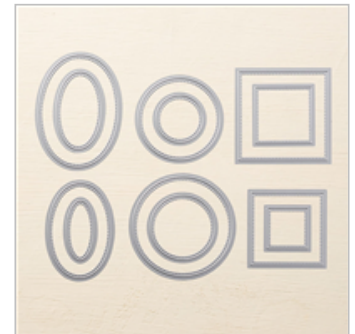

Stitched Shapes
Framelits Dies

145372
$30.00