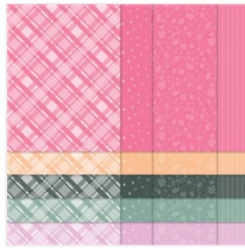

Supply List

Susan Jackson
3867170750

justpeachystamping@gmail.com
<https://justpeachystamping.com>

[Hand-Penned
Petals
Photopolymer
Stamp Set -
155070](#)

Price: \$22.00

[2021-2023 In
Color™ 6" X 6"
\(15.2 X 15.2 Cm\)
Designer Series
Paper - 159254](#)

Price: \$12.00

[Polished Pink 8-
1/2" X 11"
Cardstock -
155710](#)

Price: \$9.25

[Polished Pink
Classic Stampin'
Pad - 155712](#)

Price: \$8.00

[Soft Succulent 8-
1/2" X 11"
Cardstock -
155776](#)

Price: \$9.25