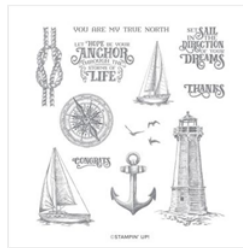

Supply List

Diana Sanchez

915-443-0011

di8081@yahoo.com

delightfulfun.stampinup.net

[Geared Up Garage Cling Stamp Set - 148590](#)

Price: \$21.00

[Garage Gears Dies - 148521](#)

Price: \$33.00

[Sailing Home Cling Stamp Set \(En\) - 149457](#)

Price: \$24.00

[Smooth Sailing Dies - 149576](#)

Price: \$32.00

[Waterfront Photopolymer Stamp Set \(En\) - 146386](#)

Price: \$17.00

[Special Celebrations Cling-Mount Stamp Set - 151396](#)

Price: \$33.00

[Night Of Navy 8-1/2" X 11" Cardstock - 100867](#)

Price: \$14.00

[Balmy Blue 8-1/2" X 11" Cardstock - 146982](#)

Price: \$14.00

[Call Me Clover 8-1/2" X 11" Cardstock - 146969](#)

Price: \$8.75