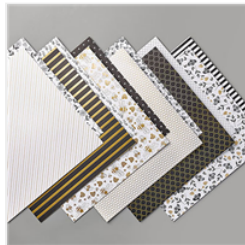

Price: \$6.00

[Gold Foil Sheets -
132622](#)

Price: \$5.00

[Basic Black 8-1/2"
X 11" Cardstock -
121045](#)

Price: \$8.75

[Very Vanilla 8-1/2"
X 11" Cardstock -
101650](#)

Price: \$9.75

[Golden Honey
Specialty Designer
Series Paper -
152311](#)

Price: \$0.00

[Gold 3/8" \(1 Cm\)
Metallic Edge
Ribbon - 144146](#)

Price: \$7.00

[Whisper White 1/4"
\(6.4 Mm\) Crinkled
Seam Binding
Ribbon - 151326](#)

Price: \$7.50

[Metallic Pearls -
146282](#)

Price: \$7.00