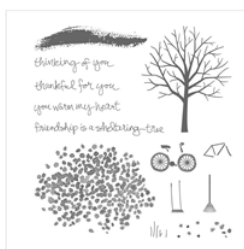

Supply List

Place Order
inkedx2@gmail.com

[Beautiful Bunch
Wood-Mount
Bundle - 140258](#)

Price: \$39.00

[Beautiful Bunch
Clear-Mount
Bundle - 140259](#)

Price: \$32.25

[Sheltering Tree
Photopolymer
Stamp Set -
137163](#)