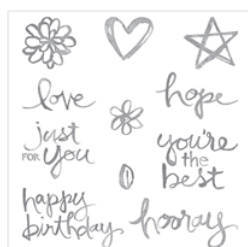

Images © Stampin' UP! 1990-Current

[Very Vanilla 8-1/2" X 11" Cardstock - 101650](#)

Price: \$13.00

[Definitely Dahlia Clear-Mount Background Stamp - 139911](#)

Price: \$15.00

Images © Stampin' UP! 1990-Current