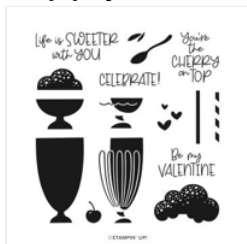

Share A Milkshake Photopolymer Stamp Set (English) - 160394  
 Price: \$19.00

Go To Greetings Cling Stamp Set (English) - 158763  
 Price: \$24.00

Bright & Beautiful 6" X 6" (15.2 X 15.2 Cm) Designer Series Paper - 161449  
 Price: \$12.50