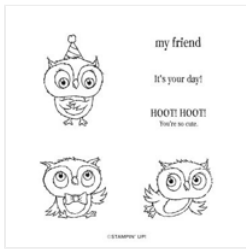

HDLB 1_4_23 Owls

Supply List

Beth Maxwell
(414)315-4920

bethmstampz@gmail.com
<https://bethmaxwell.stampinup.net>

[Adorable Owls Cling Stamp Set \(English\) - 160269](#)

Price: \$0.00

[Country Gingham 6" X 6" \(15.2 X 15.2 Cm\) Designer Series Paper - 160388](#)