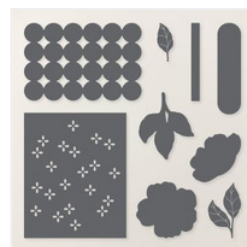

Price: \$14.00

[Flirty Flamingo 8-  
1/2" X 11"  
Cardstock -  
141416](#)

Price: \$14.00

[Strawberry Slush  
8-1/2" X 11"  
Cardstock -  
165625](#)

Price: \$14.00

[Basic Black 8-1/2"  
X 11" Cardstock -  
121045](#)

Price: \$14.00

[Real Red 8-1/2" X  
11" Cardstock -  
102482](#)

Price: \$14.00

[Textured Notes  
Dies - 165555](#)

Price: \$31.00

[Lovely  
Arrangements Dies  
- 167175](#)

Price: \$34.00

[Bee Builder Punch  
- 162553](#)