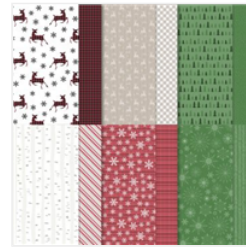

Supply List

Jennifer Cotton
972-723-9289

jennifer@jennifercotton.com
www.StampTherapist.com

[Peaceful Deer Bundle \(English\) - 156391](#)

Price: \$36.00

[Peaceful Deer Photopolymer Stamp Set \(English\) - 156891](#)

Price: \$22.00

[Deer Builder Punch - 156390](#)

Price: \$19.00

[Peaceful Prints 12" X 12" \(30.5 X 30.5 Cm\) Specialty Designer Series Paper - 156628](#)

Price: \$0.00

[Be Dazzling 6" X 6" \(15.2 X 15.2 Cm\) Specialty Paper - 156629](#)