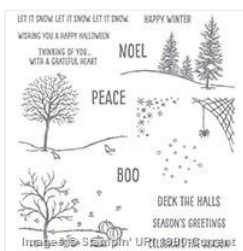

Supply List

Place Order
scrappinwithstephie@live.com

[Lovely As A Tree
Clear-Mount
Stamp Set -
127793](#)

Price: \$20.00

[Lovely As A Tree
Wood-Mount
Stamp Set -
128655](#)

Price: \$28.00

[Happy Scenes
Photopolymer
Stamp Set -
139821](#)