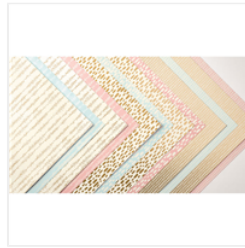

Supply List

Helga Hopen
helga@hopen.de
<https://stempelkunst.info>

**Bundle Of Love
Card Pack -
144207**

Price: 12,25 €

**Bundle Of Love
Specialty Designer
Series Paper -
144143**

Price: 16,00 €

**Einfach Zauberhaft
Clear-Mount
Stamp Set
(German) - 142372**