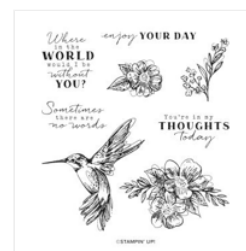

Price: \$16.50

[Thoughtful
Expressions Dies -
162821](#)

Price: \$37.00

[Thoughtful
Expressions
Bundle \(English\) -
162822](#)

Price: \$55.75

[Thoughtful
Expressions Cling
Stamp Set
\(English\) - 162815](#)