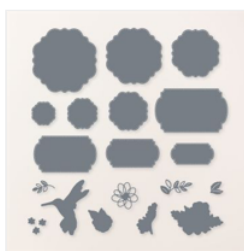

[Thoughtful
Expressions Dies -
162821](#)

Price: $37.00