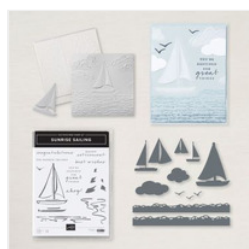

Supply List

Place Order
mo.rootes@polesapart.org

[Sunrise Sailing
Photopolymer
Stamp Set
\(English\) - 165491](#)

Price: £19.00

[Sunrise Sailing
Bundle \(English\) -
165497](#)

Price: £47.50

[Terrific Toadstools
Photopolymer
Stamp Set
\(English\) - 164783](#)

Price: £18.00

[1-3/4" \(4.4 Cm\)
Circle Punch -
119850](#)

Price: £24.00

[Basic White A4
Cardstock -
166781](#)

Price: £14.00

[Lemon Lolly A4
Cardstock -
161729](#)

Price: £14.00

[Pool Party A4
Cardstock -
124391](#)