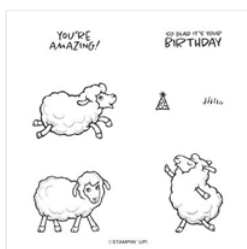

# Supply List

Verna Mullen  
[mackandverna@gmail.com](mailto:mackandverna@gmail.com)

Counting Sheep  
Cling Stamp Set  
(English) - 156591

Price: \$0.00

Pattern Party 12" X  
12" (30.5 X 30.5  
Cm) Host Designer  
Series Paper -  
155426