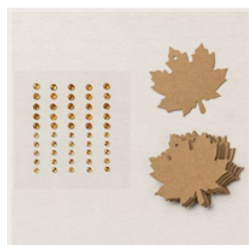

Price: \$0.00

Gingham Cottage
12" X 12" (30,5 X
30,5 Cm) Designer
Series Paper -
159651

Sale: \$24.60

Price: \$41.00

Soft Suede 8-1/2"
X 11" Cardstock -
115318

Price: \$12.75

So Saffron 8-1/2"
X 11" Cardstock -
105118

Price: \$12.75

Crushed Curry 8-
1/2" X 11"
Cardstock -
131199

Price: \$12.75

Leaf Label &
Amber Gem
Combo Pack -
159969

Price: \$11.00

Textural Elements
- 159966

Price: \$11.00

Old Olive & Sahara
Sand Twill Ribbon
Combo Pack -
158955